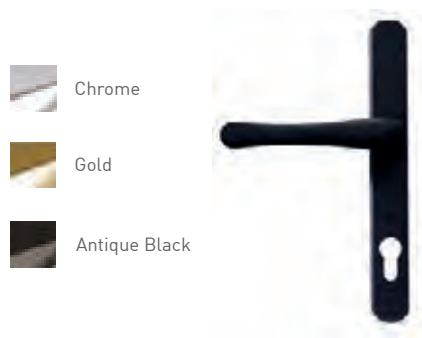

Pony Tail

-  Chrome
-  Gold
-  Brushed
-  Black Chrome
-  White
-  Black

Stainless Steel

-  Steel

Lion

Not available on Tenby 4, Conway 3, Ludlow, Edinburgh, Harlech or Nottingham

-  Chrome
-  Gold
-  Black Chrome
-  White
-  Black
-  Brushed Ali

Viewer

-  Chrome
-  Gold
-  White
-  Black

Letterplates

-  Chrome
-  Gold
-  Brushed
-  Black Chrome
-  White
-  Black
-  Antique Black

The Architectural Range

Pony Tail

Lever / Lever inline handle

Escutcheon

Letterplate (Opens inwards)

The Classical Range

Bullring Knocker

Lever / Lever inline handle

Escutcheon

Pull Knob

Letterplate (opens inwards)

Butt Hinge

-  Gold
-  White
-  Black
-  Brushed Ali

Hinges

Our new slimline, PAS 23-24 tested, face fixed flag hinge is sleek and modern.

-  Chrome
-  Gold
-  Brushed
-  Black Chrome
-  White
-  Black

Handles

A large range of premium quality handles to complement our doors. Available with a choice of a standard lever or one of the three exclusive options across the whole range of finishes.