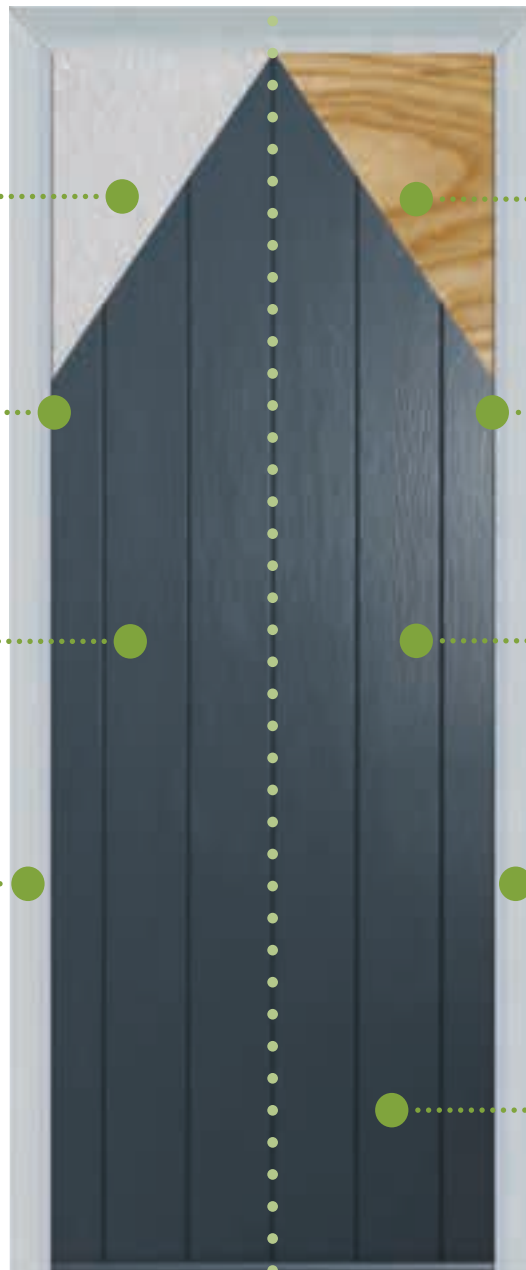

You can rest assured that with our door construction, coupled with our unique, reinforced door frame and Secured by Design locking systems, your home will be as safe as can be when you choose Solidor.

A typical foam filled door construction

Solidor's unique solid timber construction

40mm Foam Filled Centre performs thermally, but because this is a foam fill it is neither solid, nor secure.

44mm Solid Timber Core that is thermally efficient and extremely secure.

Visible Edge Banding as a result you will often see a different coloured line running the length of the door.

Hidden Edge Banding so the front of your door remains a solid, glorious slab of colour.

Gel Coated GRP Outer Skin may offer protection but can be easily cut through. Also, because every door is a white blank that is surface painted they show scratches very easily.

'Through' Colour ABS Skins made from the same durable plastic as Lego®. Also, because the entire skin is made of a solid colour, any scratches are practically hidden.

3 Chamber Profile which use valuable steel or aluminium reinforcements. Also, you should check if they are lead free.

Lead Free, 5 Chamber Profile which uses 100% recycled reinforcing. Generally, the more chambers that a profile uses, the stronger and more thermally efficient they are.

Wood Grain Effect Skin that gives all of the aesthetics of timber, but without the time consuming maintenance.

To see our security test video visit www.solidor.co.uk/tv