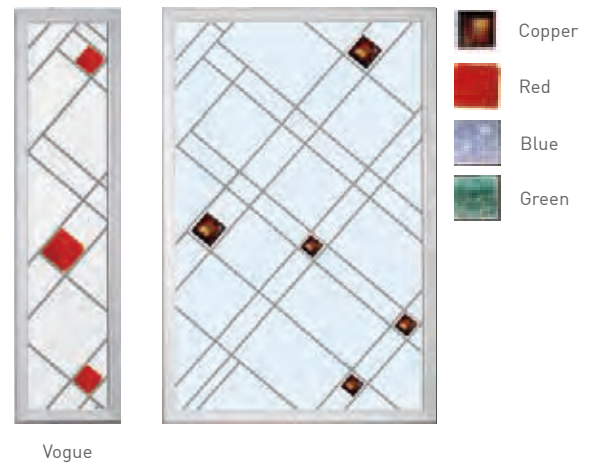

Using carefully selected materials, the glass tiles are laid out and then baked in a kiln, producing really eye catching results.