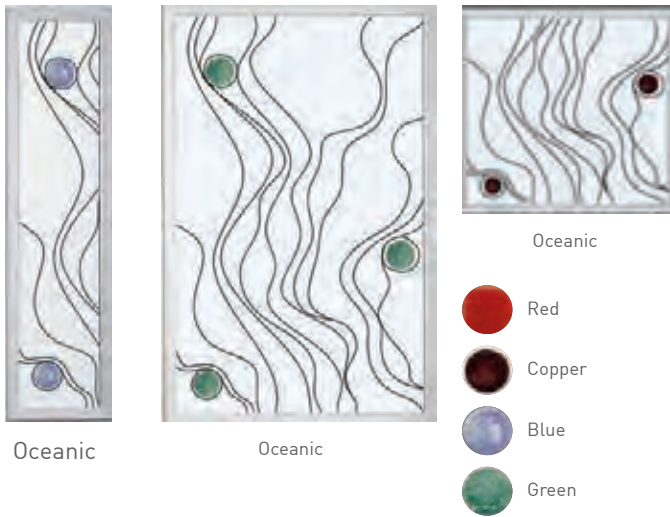

The stunning Cornish landscape that inspires Jo's work