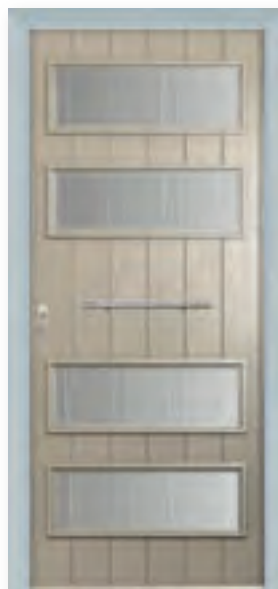

Colour - Cream
Handle - ES3 400mm

Colour - Foiled White
Handle - Lever/Lever

Venice Garda

Colour - Peacock Blue
Handle - ES3 1800mm

Colour - Painswick
Handle - ES24

Red	Green	Blue	Black	White	Duck Egg Blue	Walnut	Irish Oak	Rich Aubergine	Chartwell Green	Cobalt Blue	Twilight Grey
French Grey	Foiled White	Anthracite Grey	Golden Oak	Schwarzbraun	Rosewood	Cream	Peacock Blue	Golden Sand	Painswick	Lavender	