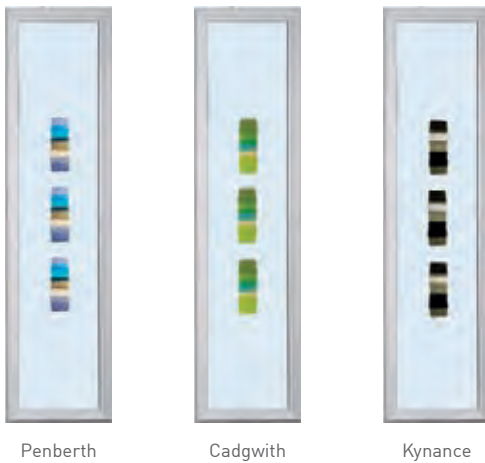

Traditional Letterplate

Letterplate for illustrative purposes only
Opens outwards

-  Pewter
-  Black

Finger pulls

Available with the heritage lock

-  Chrome
-  Gold
-  Satin
-  Antique Black
-  Black Chrome
-  White
-  Black

AM3 (available in gold or silver)

AM3-70

AM5EX (Mobility Threshold) (open out)

Low UPVC

Standard UPVC

Amazing Glazing

A fine selection of beautiful glass to perfectly complement your choice of door. Whether modern or traditional you will find a glass style to really make your door stand out.

Jo Downs

HANDMADE GLASS

Solidor[®]
EXCLUSIVE

Jo Downs is one of the world's most respected fused glass designers. Working from her Cornwall studio, Jo's work draws inspiration from the beautiful coastal landscape while her advanced fusion techniques allow for the creation of abstract designs of great individuality and depth.

Hand crafted, each piece of glass is unique, turning the door to your home into a stunning work of art.

Solidor
EXCLUSIVE

Artistic Glass

Inspired by classical artistic styles, such as art deco, minimalism, and the impressionist movement, The Modernist Range of glass is unique to Solidor.