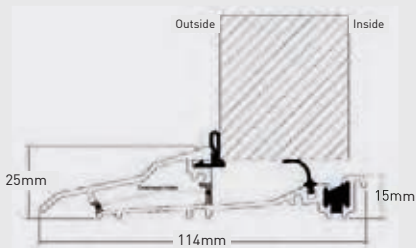

Thresholds

To allow for every circumstance we offer the largest range of door thresholds. The AM3 and AM5EX aluminium threshold are both Part 'M' compliant within the latest Building Regulations for easy access.

AM3 (available in gold or silver)