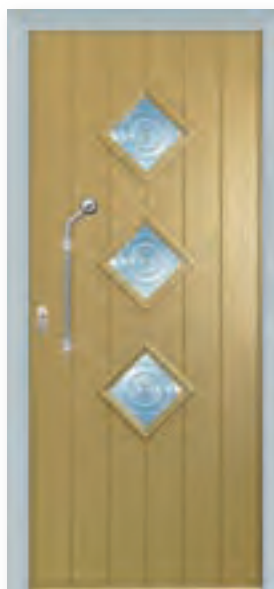

Colour - Golden Sand
Handle - ES21